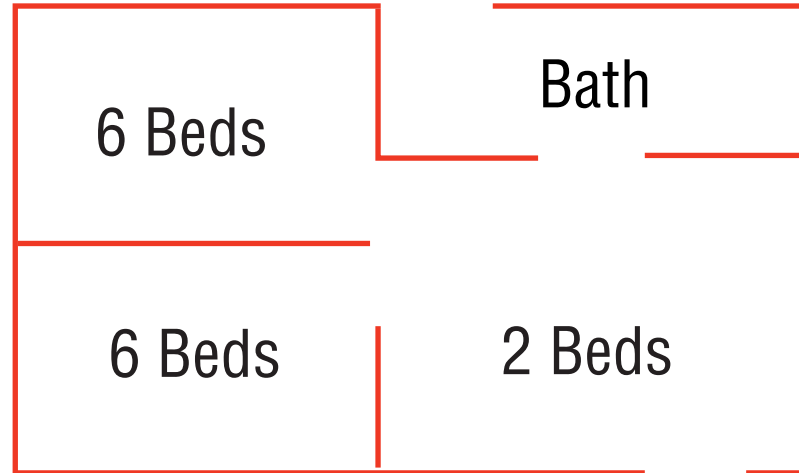

**CAMP** *Mokuleia*

## Group Cabins:

**Cabins A & B:  
(Sleep 14 each)**

Makai  
(ocean)

**Cabins C,D,E & F:  
(Sleep 22 each)**